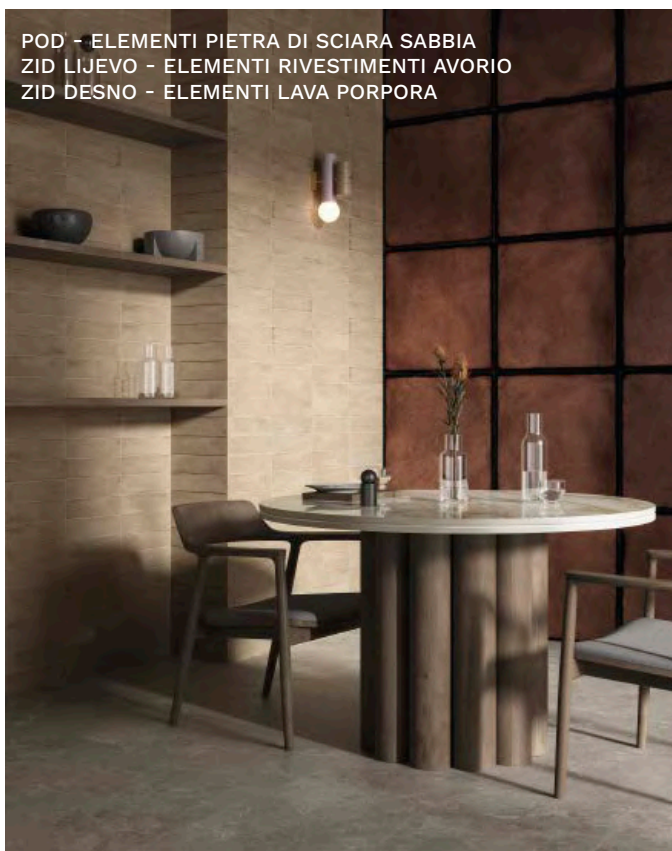

ELEMENTI PIETRA DI SCIARA BY IRIS

SABBIA