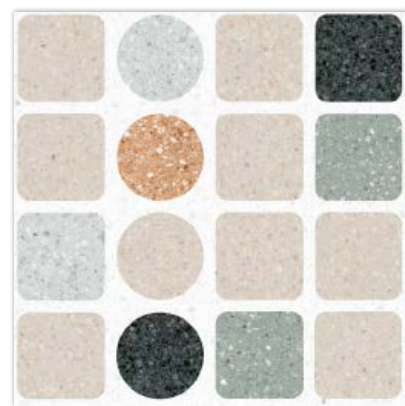

PANEL- LOANO MULTICOLOR