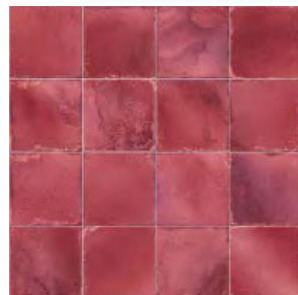

PANEL- LUCA GRANATE, 20 x 20 cm
38,49 €/m²