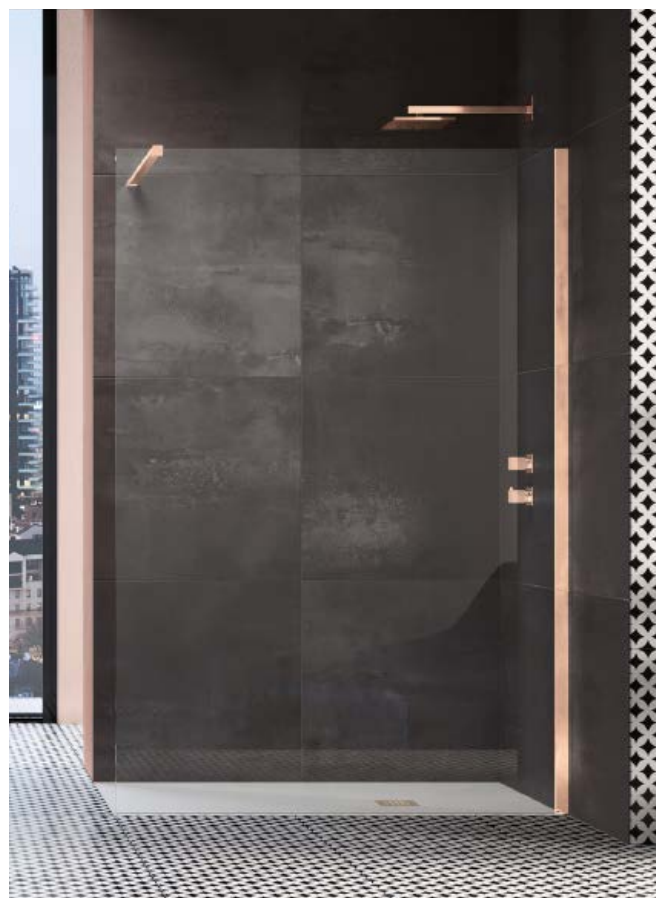

Moscova walk in tuš stijena 120 cm, brushed bronze profili, prozirno staklo

1.008,32 €